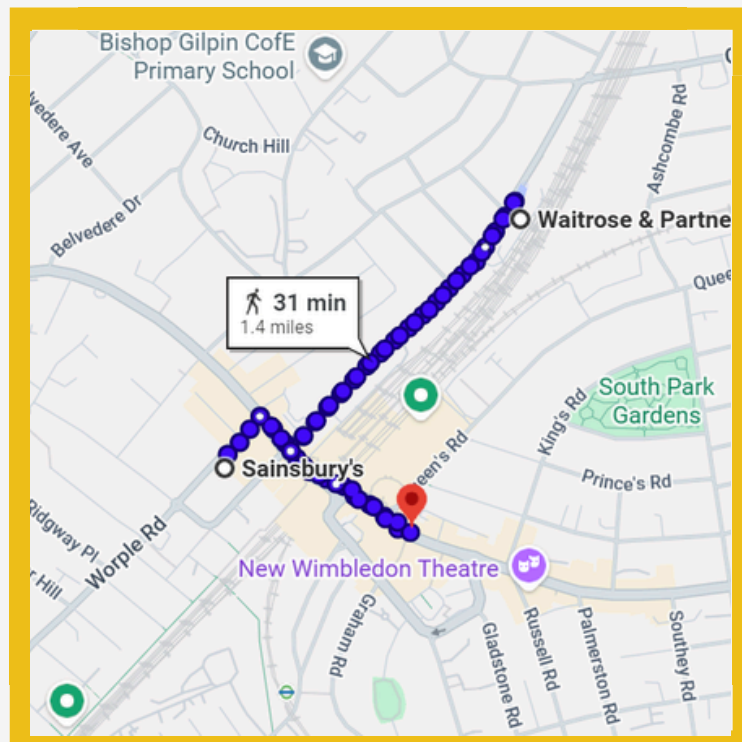

Starting point:
DLAG Hub, SW19 0HB or Morrisons
Wimbledon
at 7am

STORE WALK

13TH JUNE 2026

HALF MARATHON WALK

Wimbledon route, 13.2 miles

Morrisons Wimbledon, SW19 1QD

Sainsbury's Putney, SW15 2LJ

DLAG Hub, SW17 0HB

Waitrose Wimbledon, SW19 7JY

Morrisons Wimbledon, SW19 1QD

DONS Local
Action Group

Starting point:
Morrisons Wimbledon
at 10am and 12pm

STORE WALK

13TH JUNE 2026

5K WALK

Kingston route, 3.2 miles

Waitrose Kingston, KT1 1TN

Tesco New Malden, KT3 4PJ

Starting point:

Waitrose Kingston and
Waitrose Surbiton at
10am and 12pm

DONS Local
Action Group

STORE WALK

13TH JUNE 2026

KIDS' ROUTE

1.4 miles

Morrisons Wimbledon SW19 3RG

Sainsbury's Wimbledon SW19 4DD

Waitrose Wimbledon SW19 7JY

Loop back to Morrisons.

DONS Local
Action Group

Starting point:
Morrisons Wimbledon
at 10am and 12pm