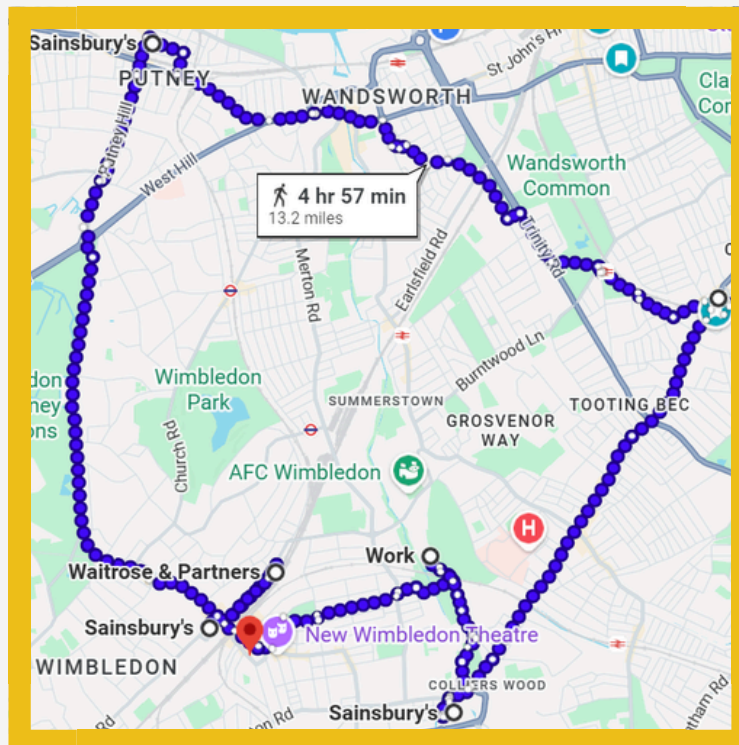

Starting point:
DLAG Hub, SW19 0HB or Morrisons
Wimbledon
at 7am

STORE WALK

13TH JUNE 2026

HALF MARATHON WALK

Wimbledon route, 13.2 miles

Morrisons Wimbledon, SW19 1QD

Sainsbury's Putney, SW15 2LJ

DLAG Hub, SW17 0HB

Sainsbury's Wimbledon, SW19 4DD

SavaCentre Colliers Wood, SW19 1DD

Waitrose Wimbledon, SW19 7JY

Sainsbury's Balham, SW12 9AU

Morrisons Wimbledon, SW19 1QD

DONS Local
Action Group

Starting point:
Morrisons Wimbledon
at 10am and 12pm

STORE WALK

13TH JUNE 2026

HALF MARATHON WALK

Kingston route, 13.7 miles

Waitrose Kingston, KT1 1TN

Sainbury's Putney, SW15 2LJ

Tesco New Malden, KT3 4PJ

Waitrose Surbiton, KT6 4QR

**DONS Local
Action Group**

Starting point:
Waitrose Kingston and
Waitrose Surbiton at
10am and 12pm

STORE WALK

13TH JUNE 2026

5K WALK

Wimbledon route, 3.6 miles

Morrisons Wimbledon, SW19 1QD

SavaCentre Colliers Wood, SW19 1DD