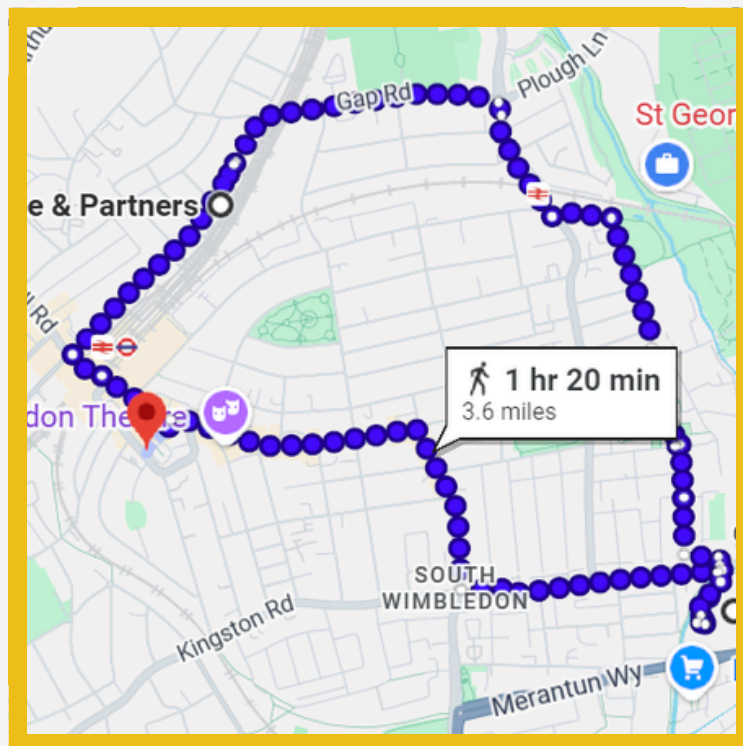

Starting point:
DLAG Hub, SW19 0HB or Morrisons
Wimbledon
at 7am

STORE WALK

13TH JUNE 2026

HALF MARATHON WALK

Wimbledon route, 13.2 miles

Morrisons Wimbledon, SW19 1QD

Sainsbury's Putney, SW15 2LJ

DLAG Hub, SW17 0HB

STORE WALK

13TH JUNE 2026

HALF MARATHON WALK

Kingston route, 13.7 miles

Waitrose Kingston, KT1 1TN

Sainbury's Putney, SW15 2LJ

Tesco New Malden, KT3 4PJ

Waitrose Surbiton, KT6 4QR

**DONS Local
Action Group**

Starting point:
Waitrose Kingston and
Waitrose Surbiton at
10am and 12pm

STORE WALK

13TH JUNE 2026

5K WALK

Wimbledon route, 3.6 miles

Morrisons Wimbledon, SW19 1QD

SavaCentre Colliers Wood, SW19 1DD

Waitrose Wimbledon, SW19 7JY

Morrisons Wimbledon, SW19 1QD

DONS Local
Action Group

Starting point:
Morrisons Wimbledon
at 10am and 12pm

STORE WALK

13TH JUNE 2026

5K WALK

Kingston route, 3.2 miles