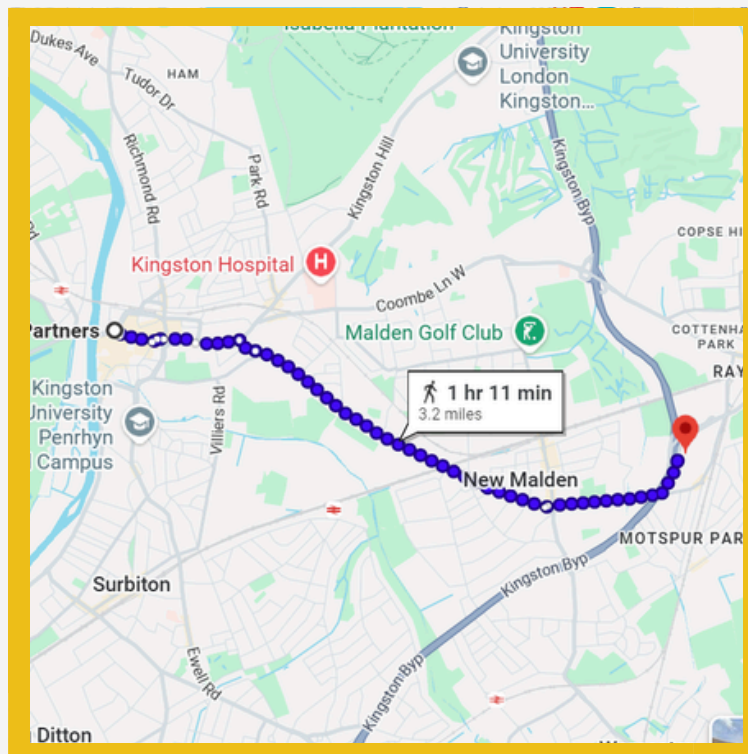

Starting point:
DLAG Hub, SW19 0HB or Morrisons
Wimbledon
at 7am

STORE WALK

13TH JUNE 2026

HALF MARATHON WALK

Wimbledon route, 13.2 miles

Morrisons Wimbledon, SW19 1QD

Sainsbury's Putney, SW15 2LJ

DLAG Hub, SW17 0HB

**DONS Local
Action Group**

Starting point:
Waitrose Kingston and
Waitrose Surbiton at
10am and 12pm

STORE WALK

13TH JUNE 2026

5K WALK

Wimbledon route, 3.6 miles

Morrisons Wimbledon, SW19 1QD

SavaCentre Colliers Wood, SW19 1DD

Waitrose Wimbledon, SW19 7JY

Morrisons Wimbledon, SW19 1QD

DONS Local
Action Group

Starting point:
Morrisons Wimbledon
at 10am and 12pm

STORE WALK

13TH JUNE 2026

5K WALK

Kingston route, 3.2 miles

Waitrose Kingston, KT1 1TN

Tesco New Malden, KT3 4PJ

Starting point:

Waitrose Kingston and
Waitrose Surbiton at
10am and 12pm

DONS Local
Action Group

STORE WALK

13TH JUNE 2026

KIDS' ROUTE