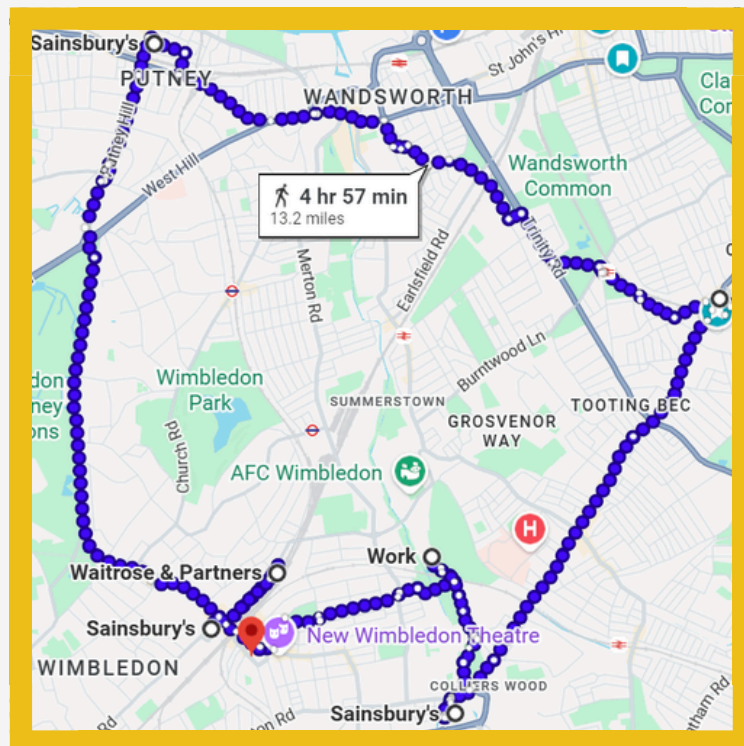

STORE WALK

13TH JUNE 2026

MARATHON WALK

26.2 miles

Tesco Cheam, SM1 2NB

Tesco New Malden KT3 4PJ

Waitrose Surbiton, KT6 4QR

Waitrose Kingston, KT1 1TN

Starting point:
DLAG Hub, SW19 0HB or Morrisons
Wimbledon
at 7am

STORE WALK

13TH JUNE 2026

HALF MARATHON WALK

Wimbledon route, 13.2 miles

Morrisons Wimbledon, SW19 1QD

Sainsbury's Putney, SW15 2LJ

DLAG Hub, SW17 0HB

**DONS Local
Action Group**

Starting point:
Waitrose Kingston and
Waitrose Surbiton at
10am and 12pm

STORE WALK

13TH JUNE 2026

5K WALK

Wimbledon route, 3.6 miles

Morrisons Wimbledon, SW19 1QD

SavaCentre Colliers Wood, SW19 1DD

Waitrose Wimbledon, SW19 7JY

Morrisons Wimbledon, SW19 1QD

DONS Local
Action Group

Starting point:
Morrisons Wimbledon
at 10am and 12pm

STORE WALK

13TH JUNE 2026

5K WALK

Kingston route, 3.2 miles